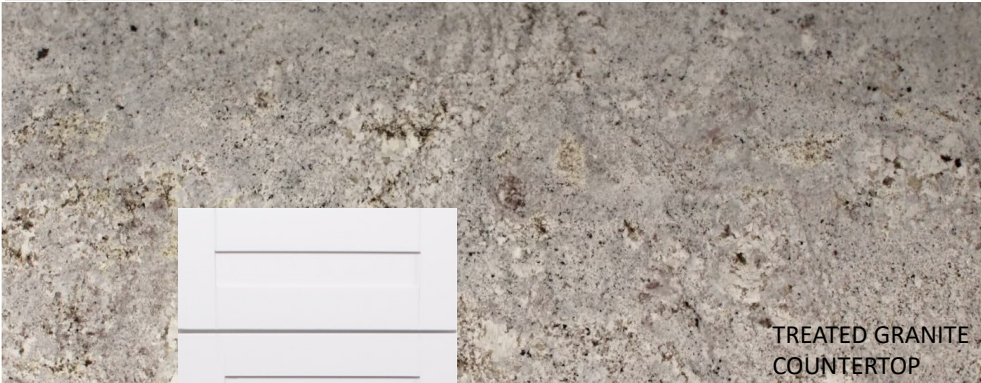

TILE BACKSPLASH

STAINLESS STEEL APRON SINK

FAUCET

8x48 WOOD TILE FLOOR

**MASTER BATH**

3x12 WALL TILE

9.6"x11" HEX FLOOR TILE

3" SHOWER FLOOR TILE

BRUSHED NICKEL BATHROOM FAUCET

TREATED GRANITE COUNTERTOP

SHAKER STYLE CABINETS

PULLS AND KNOBS

**KITCHEN**

EXT. SCONCE

8" FLOOR TILE

**POWDER ROOM**